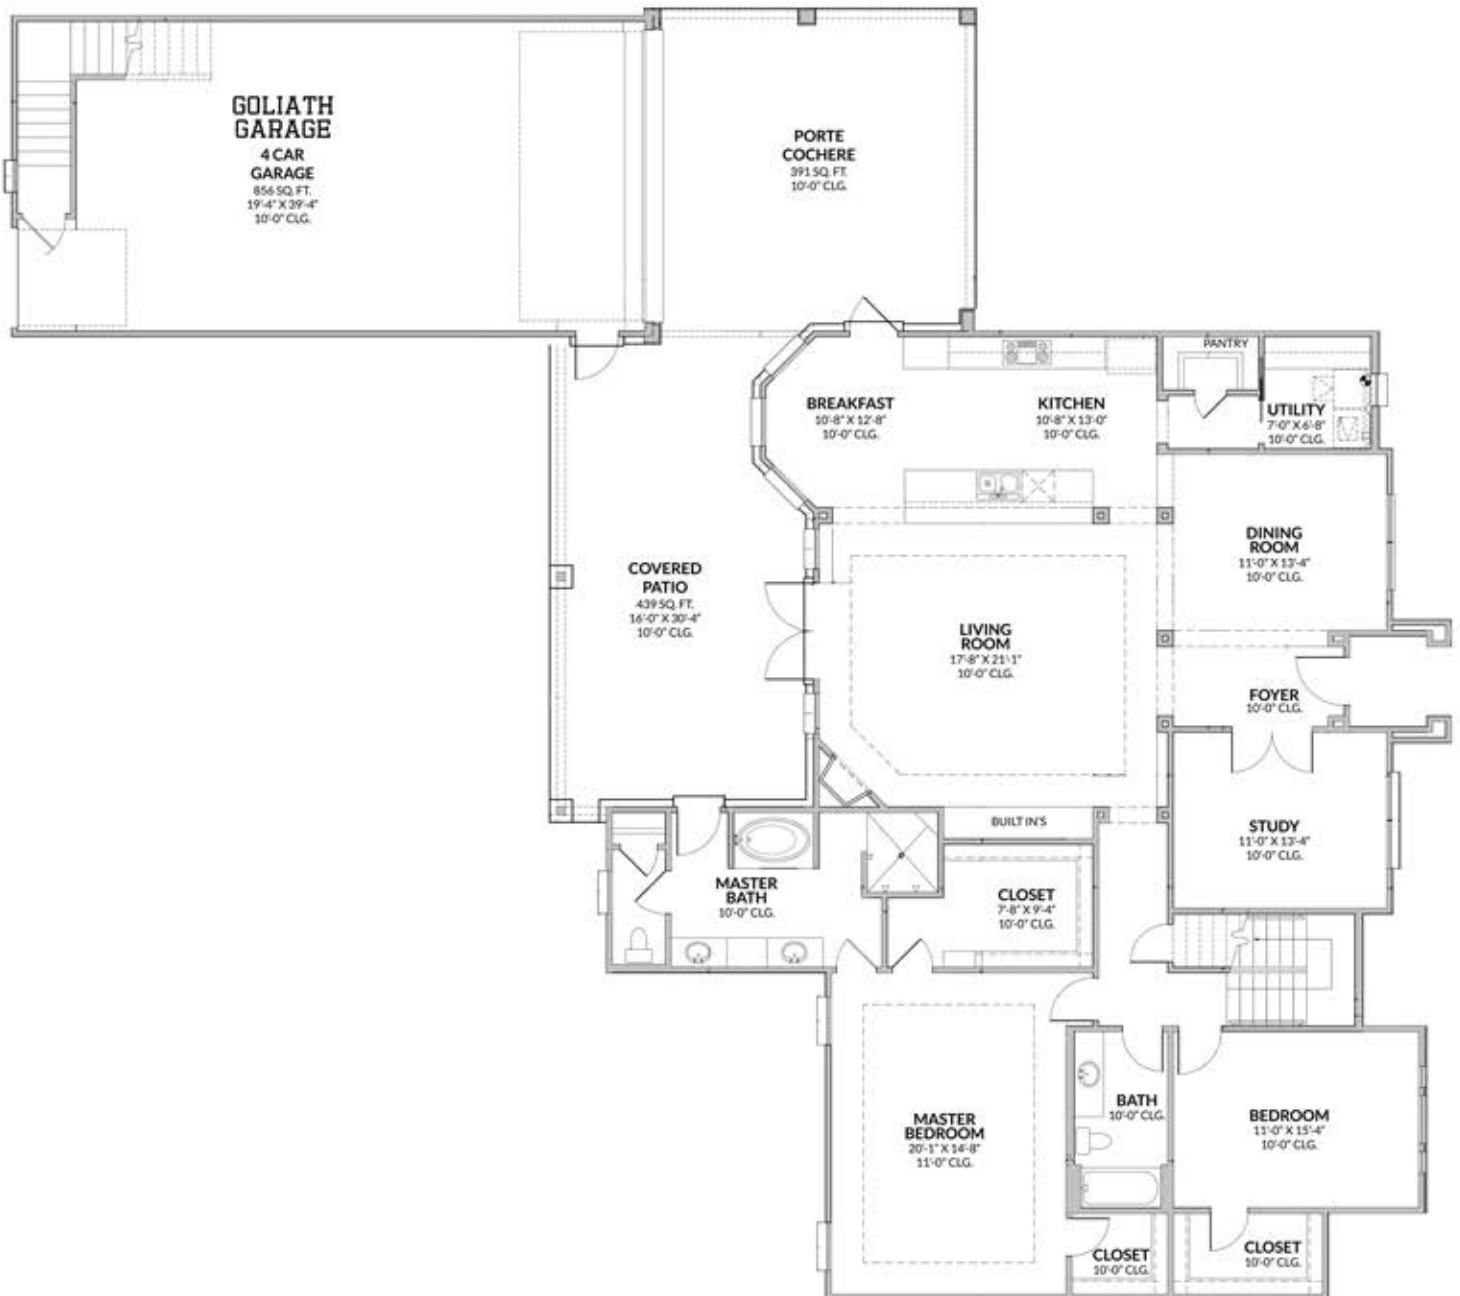

MOROCCAN A

TWO STORY
4 BEDROOMS
3 BATHS
STUDY & GAME ROOM
4 CAR GARAGE
BONUS ROOM

3,471 SQ. FT. A/C
+ 1,277 SQ. FT. BONUS

4,748 POTENTIAL
TOTAL SQ. FT.

ELEVATION

*We reserve the right to make changes to our floor plans, specifications, dimensions, designs and elevations without prior notice. Stated dimensions and square footage are estimated and should not be used as representation of the home's actual size or net useable square footage which may be less than the estimated square footage. Please see your Community Sales Manager for more information.

MOROCCAN A

TWO STORY
4 BEDROOMS
3 BATHS
STUDY & GAME ROOM
4 CAR GARAGE
BONUS ROOM

3,471 SQ. FT. A/C
+ 1,277 SQ. FT. BONUS

4,748 POTENTIAL
TOTAL SQ. FT.

FIRST FLOOR

*We reserve the right to make changes to our floor plans, specifications, dimensions, designs and elevations without prior notice. Stated dimensions and square footage are estimated and should not be used as representation of the home's actual size or net useable square footage which may be less than the estimated square footage. Please see your Community Sales Manager for more information.

MOROCCAN A

TWO STORY
4 BEDROOMS
3 BATHS
STUDY & GAME ROOM
4 CAR GARAGE
BONUS ROOM

3,471 SQ. FT. A/C
+ 1,277 SQ. FT. BONUS

4,748 POTENTIAL
TOTAL SQ. FT.

SECOND FLOOR

UNFINISHED BONUS ROOM

Ask your Community Sales Manager for details on how we can finish out as much, or as little of your unfinished bonus space as you need.