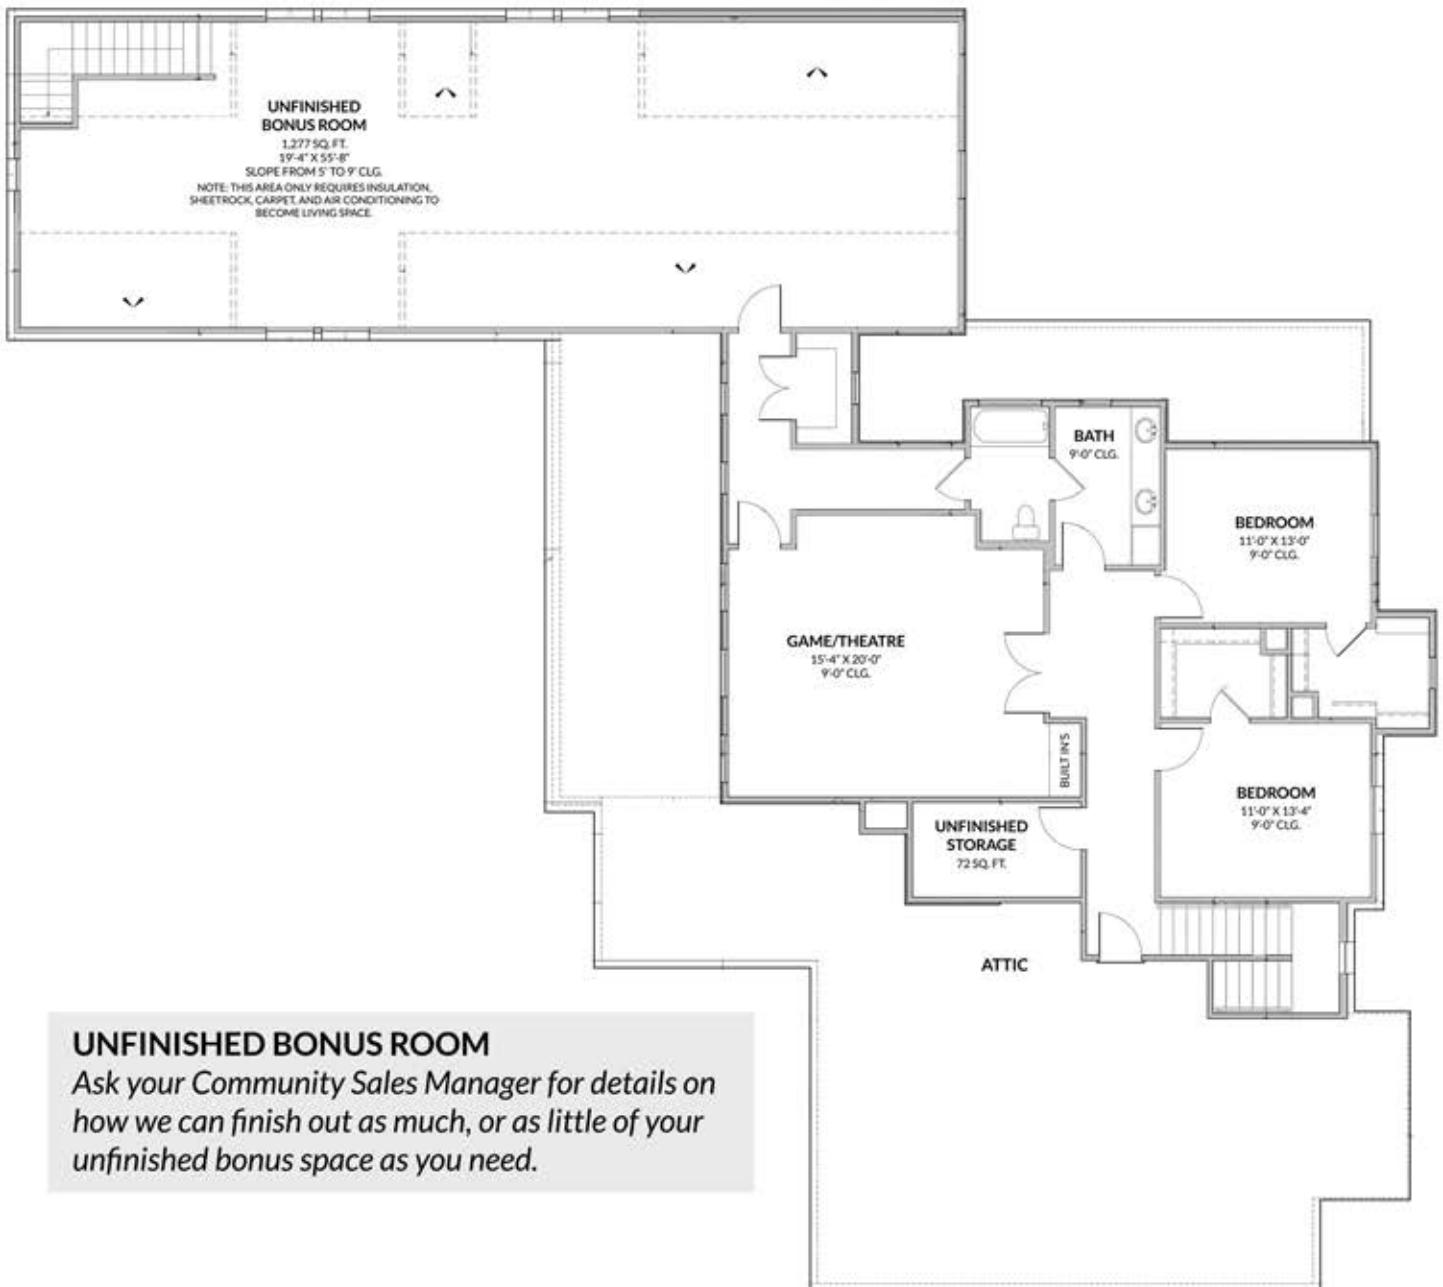

MOROCCAN A

TWO STORY
4 BEDROOMS
3 BATHS
STUDY & GAME ROOM
4 CAR GARAGE
BONUS ROOM

3,471 SQ. FT. A/C
+ 1,277 SQ. FT. BONUS

4,748 POTENTIAL
TOTAL SQ. FT.

ELEVATION

*We reserve the right to make changes to our floor plans, specifications, dimensions, designs and elevations without prior notice. Stated dimensions and square footage are estimated and should not be used as representation of the home's actual size or net useable square footage which may be less than the estimated square footage. Please see your Community Sales Manager for more information.

MOROCCAN A

TWO STORY
4 BEDROOMS
3 BATHS
STUDY & GAME ROOM
4 CAR GARAGE
BONUS ROOM

3,471 SQ. FT. A/C
+ 1,277 SQ. FT. BONUS

4,748 POTENTIAL
TOTAL SQ. FT.

FIRST FLOOR

*We reserve the right to make changes to our floor plans, specifications, dimensions, designs and elevations without prior notice. Stated dimensions and square footage are estimated and should not be used as representation of the home's actual size or net useable square footage which may be less than the estimated square footage. Please see your Community Sales Manager for more information.

MOROCCAN A

TWO STORY
4 BEDROOMS
3 BATHS
STUDY & GAME ROOM
4 CAR GARAGE
BONUS ROOM

3,471 SQ. FT. A/C
+ 1,277 SQ. FT. BONUS

4,748 POTENTIAL
TOTAL SQ. FT.

SECOND FLOOR

UNFINISHED BONUS ROOM

Ask your Community Sales Manager for details on how we can finish out as much, or as little of your unfinished bonus space as you need.